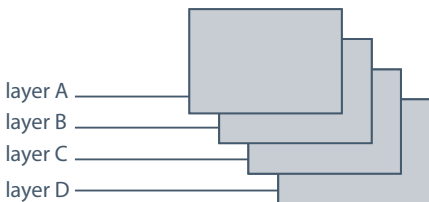

OUTPUTS

The VJX16-4 offers multi-screen configurations with preview

- 6 video outputs including 3 independent outputs:
 - OUT 1 : 1 Composite (RCA) + 1 S-Video (Y/C miniDIN)
 - OUT 2 : 1 Composite (RCA) + 1 S-Video (Y/C miniDIN)
 - OUT 3 : 1 Composite (RCA) + 1 S-Video (Y/C miniDIN)
- 1 MIDI Out
- 1 stereo audio output (RCA connectors)

VIDEO QUALITY

The VJX16-4 provides strictly professional video quality

- Professional standard definition PAL/SECAM/NTSC
- RGB Alpha 4:4:4 digital video processing

4 VIDEO LAYERS

The VJX 16-4 video mixer lets you mix 4 video layers in real time with very low delay. For the first time in the industry, VIXID introduces layer blend modes in hardware.