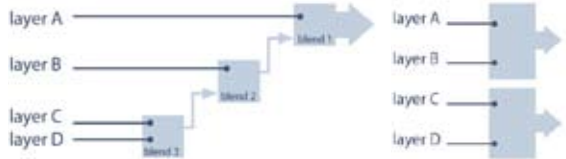

Different mixing mode

nodal compositing

Battle 2 x 2

EFFECTS

Each layer has its own effects pool. Several effects can be applied to each layer and can be previewed at 4 video processing steps.

- Fully adjustable Luma keyer, Chroma keyer, Color Keyer
- Gain correction knob for each track
- Red /Green/Blue level correction (RGB balance)
- Brightness/Contrast/Saturation level correction (BCS balance)
- Image Crop function
- Black&White button
- Negative button
- Scroll, Mirrors, Flips, original VIXID effects
- Freeze, Strobe effects
- Numerous Wipes patterns

GENERAL SPECIFICATIONS

The VJX 16-4 collapsed size maximizes portability.

- Dimensions : 300x350x100 mm (11.8 x 13.7 x 3.9 inches)
- Weight : 4 Kg (8.8 lbs)
- Power Supply : 5V DC / 3A

* technical specifications may be changed without prior notification